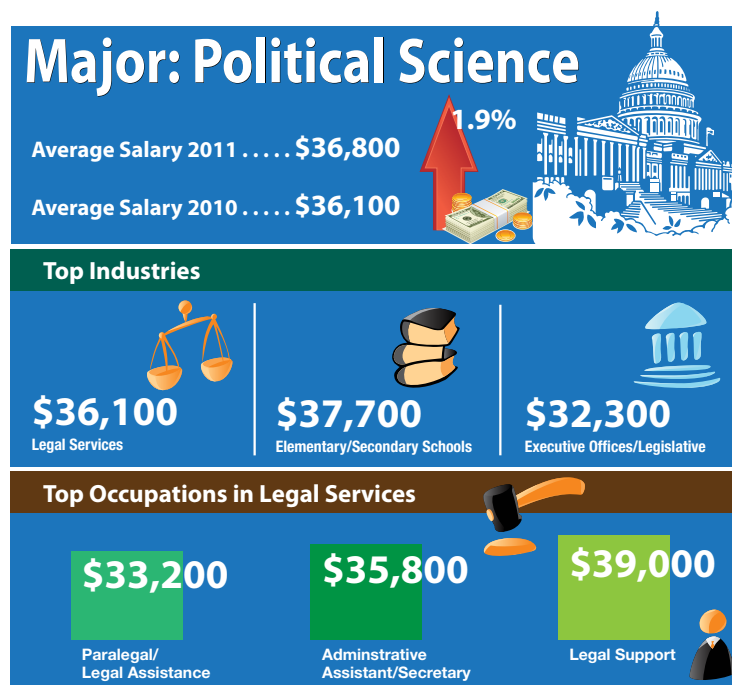

WHAT DOES THIS JOB PAY—FOR THIS MAJOR?

Get salary data by major for specific occupations, within specific industries, and identify top jobs for specific majors!

OCCUPATIONAL POSITION BY MAJOR | **INDUSTRY**

Political Science		
Legal Services	New Grad Entrants	Average Salary
Paralegal or Legal Assistant	500	$33,200
Administrative Assistant or Secretary	1,100	$35,800
Legal Support Worker	700	$39,000
Office and Administrative Support Worker	400	$35,700

GET AT-A-GLANCE INFO FOR SELECTED MAJORS!

Easy-to-read infographics spotlight salary for selected majors.

GET SPECIALIZED SALARY DATA

Get salary data for new college graduates customized to your specifications. NACE can provide you with a custom research report based on major plus geographic region, gender, race/ethnicity, and more. **Contact Andrea Koncz, akoncz@naceweb.org, 800.544.5272, ext. 121.**

Looking for salary by position? By experience level? By skill set? Use the NACE Salary Calculator! www.naceweb.org/salary_calculator/