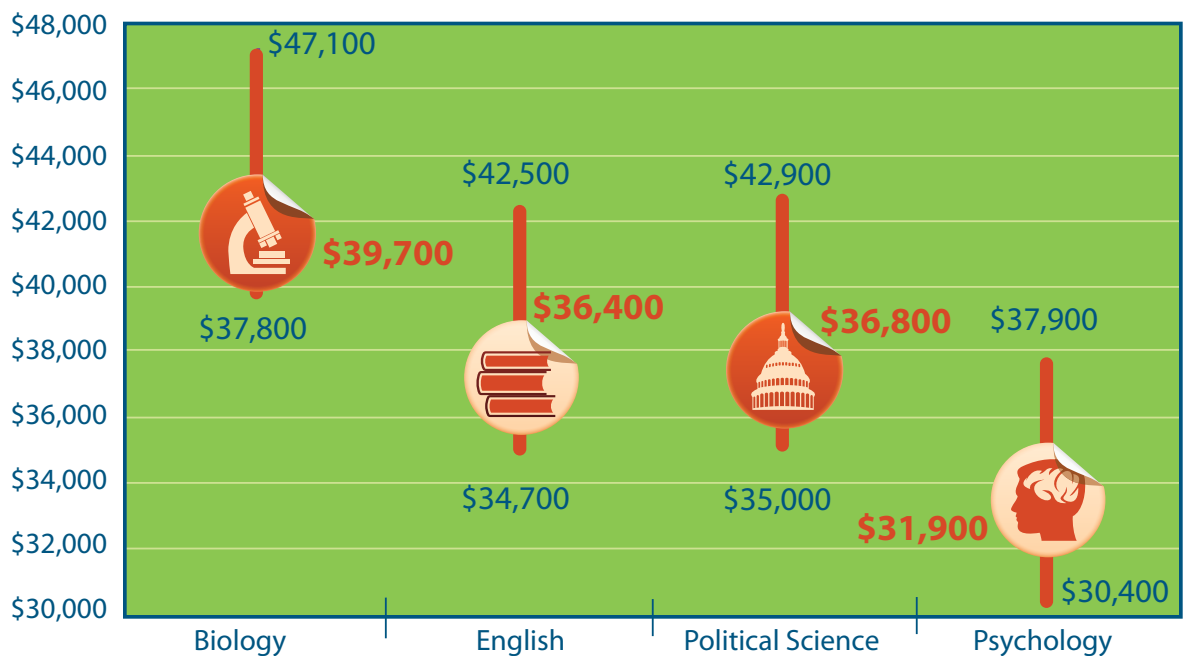

coming in January!

DATA BY MAJOR—EVEN FOR LIBERAL ARTS!

Get current, actual starting salary information for graduates in approximately 60 majors at the bachelor’s level—including business, engineering, healthcare, and tech-related disciplines, PLUS robust data for liberal arts and other fields where salary information has historically been scarce. You get the average, plus ranges.

STARTING SALARY BY ACADEMIC MAJOR | BACHELOR’S DEGREES

Academic Major	Average Starting Salary		Percent Change in Starting Salaries	25th Percentile	50th Percentile	75th Percentile
	2011	2010				
Biology	\$39,700	\$38,800	2.3%	\$37,800	\$38,600	\$47,100
English	\$36,400	\$36,000	1.1	\$34,700	\$35,500	\$42,500
Political Science	\$36,800	\$36,100	1.9	\$35,000	\$35,800	\$42,900
Psychology	\$31,900	\$31,300	1.9	\$30,400	\$31,000	\$37,900

SEE SALARY TRENDS AT A GLANCE!

Get at-a-glance insight into what’s really the going rate! Each issue will depict the high, low, and average salary for selected majors.

SALARY RANGES | HIGH, LOW, AVERAGE